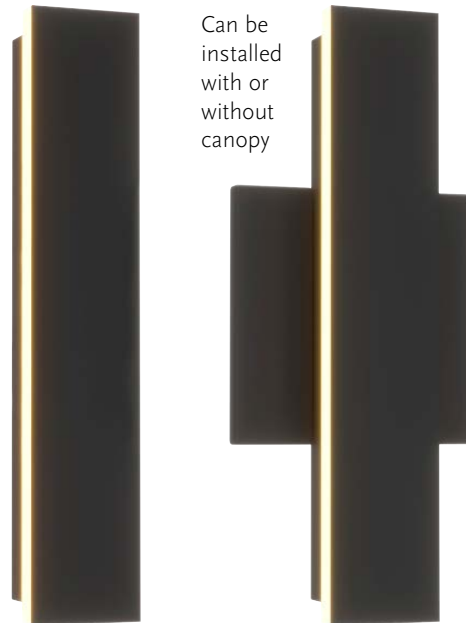

Z-2040 LED

Wall Mounted • Wet Location Listed **PROGRESS LED**

Description:

One-light LED Wall Lantern

Specifications:

- Diffused Acrylic Rectangular
- Canopy covers a standard 4" recessed outlet box: 4.5 in W., 4.5 in ht., 0.314 in depth
- Mounting backplate for outlet box included
- 6 in of wire supplied
- Americans With Disabilities Act (ADA) compliant

Performance:

Input Power	4 W
Input Voltage	120 VAC
Lumens/LPW (Delivered)	181/54.8 (LM-79)
CCT	3000 K
	3500 K
	4000 K
CRI	90 CRI
Life (hours)	50000 (L70/TM-21)
Warranty	5-year Limited Warranty
Labels	cETLus Wet Location Listed
THD	<20%
Operating Temperature	-30 °C to 30
Dimming	No

P560366-31M-CS

Can be installed with or without canopy

Dimensions:

Width: 2 in (4-1/2 in with canopy)
Depth: 1-11/16 in
Height: 12 in

Diffused Acrylic Rectangular
Length: 2 in
Width: 0-7/16 in
Height: 12 in

Use your mobile phone camera to scan the QR code to open a link to a helpful installation video.

<https://www.youtube.com/watch?v=7lFwuRbTISw&t=14s>