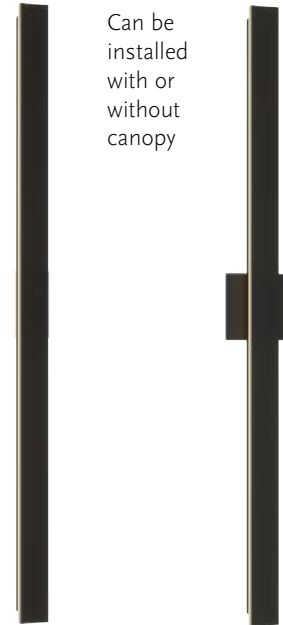

Z-2040 LED

Wall Mounted • Wet Location Listed **PROGRESS LED**

Description:

One-light LED Wall Lantern

Specifications:

- Diffused Acrylic Rectangular
- Canopy covers a standard 4" recessed outlet box: 4.5 in W, 4.5 in ht., 0.314 in depth
- Mounting backplate for outlet box included
- 6 in of wire supplied
- Americans With Disabilities Act (ADA) compliant

P560369-31M-CS

Can be installed with or without canopy

Dimensions:

Width: 2 in (4-1/2 in with canopy)
Depth: 1-11/16 in
Height: 48 in

Diffused Acrylic Rectangular
Length: 2 in
Width: 0-7/16 in
Height: 48 in