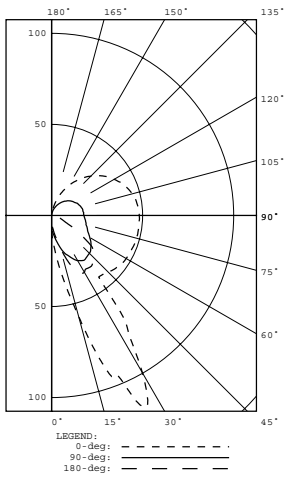

P5800-12930K9

Photometrics:

ELECTRICAL DATA	P5800-12930K9
Input Voltage	120 V
Input Frequency	60 Hz
Input Current	0.075 A
Power Factor	Greater than 0.90
THD	<20%
EMI/RFI	Meets FCC Title 47, Part 15 Class B
Operating Temperature	-30 °C to 30 °C
Dimming	Yes*
Over-voltage, over-current, short-circuit protected	
*See Dimming Notes for more information	

P5800-12930K9

LED Light Engine: 3000 K 90+
System Wattage: 9
Fixture delivered lumens: 300
Fixture Efficacy: 38.5
Spacing Criteria: 4 | 3.1 | 2.9

Test 16.00013 Test Date 01/08/16

CANDELA DISTRIBUTION

CANDELA	DISTRIBUTION			FLUX		
	0.0	45.0	90.0	135.0	180.0	
0	8	8	8	8	8	
5	18	15	10	7	7	1
15	57	40	18	17	18	8
25	115	73	26	28	35	23
35	70	75	30	33	35	29
45	44	39	29	29	33	27
55	47	41	26	22	22	28
65	48	42	22	15	8	27
75	48	42	20	11	3	26
85	48	42	18	8	1	26
90	48	42	18	7	0	
95	48	41	18	7	0	25
105	46	39	17	7	0	23
115	42	36	16	6	0	20
125	37	32	14	6	0	16
135	31	26	11	4	0	11
145	23	19	8	3	0	7
155	15	12	5	2	0	3
165	6	5	3	1	0	1
175	0	0	0	0	0	0
180	0	0	0	0	0	0

ZONAL LUMEN SUMMARY

ZONE	LUMENS	%FIXT
0-30	32	10.8
0-40	61	20.4
0-60	116	38.7
0-90	195	64.9
90-120	68	22.6
90-130	83	27.8
90-150	101	33.7
90-180	105	35.1
0-180	300	100.0