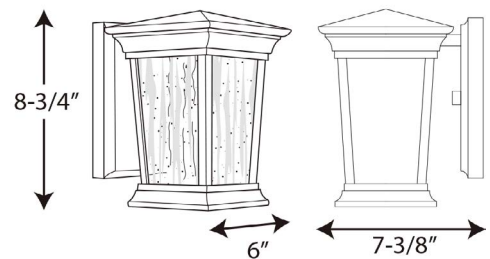

Arrive LED

Wall Mounted • Wet Location Listed **PROGRESS LED**

Description:

Arrive Collection One-Light Small Wall Lantern

Specifications:

- Clear Seeded Glass Panel
- Dimmable to 10% brightness (See Dimming Notes)
- Back plate covers a standard 4" recessed outlet box: 5.375 in W, 7.0625 in ht., 1 in depth
- Mounting strap for outlet box included
- 6 in of wire supplied
- Dark Sky compliant

P6067-3130K9

Dimensions:

Width: 6 in
 Height: 8-3/4 in
 Depth: 7-3/8 in
 H/CTR: 4 in

Clear Seeded Glass Panel
 Length: 3.75 in
 Width: 0-1/8 in
 Height: 6-1/16 in

P6067-3130K9

Dimming Notes:

P6067-3130K9 is designed to be compatible with many ELV/Reverse Phase controls.