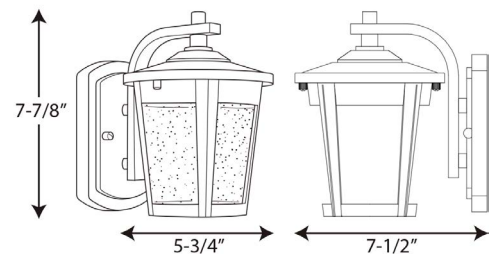

### Specifications:

- Clear Seeded Glass Shade
- White Acrylic Diffuser
- Dimmable to 10% brightness (See Dimming Notes)
- Back plate covers a standard 4" recessed outlet box: 4.3125 in W., 6.0625 in ht., 4.3125 in depth
- Mounting strap for outlet box included
- 6 in of wire supplied
- Dark Sky compliant

### Dimensions:

Width: 5-3/4 in  
 Height: 7-7/8 in  
 Depth: 7-1/2 in  
 H/CTR: 4-3/4 in

Clear Seeded Glass Shade  
 Length: 4.3125 in  
 Width: 4-5/16 in  
 Height: 5 in

White Acrylic Diffuser  
 Width: 2-7/8 in  
 Height: 0-13/16 in