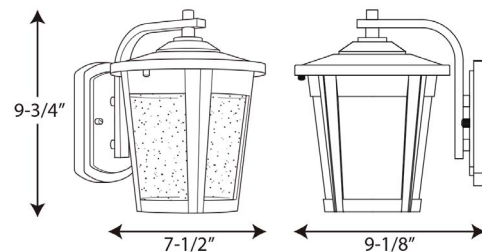

### Specifications:

- Clear Seeded Glass Shade
- White Acrylic Diffuser
- Dimmable to 10% brightness (See Dimming Notes)
- Back plate covers a standard 4" recessed outlet box: 4.3125 in W, 6.0625 in ht., 4.3125 in depth
- Mounting strap for outlet box included
- 6 in of wire supplied
- Dark Sky compliant

### Dimensions:

Width: 7.5 in  
 Height: 9-3/4 in  
 Depth: 9-1/8 in  
 H/CTR: 4-3/4 in

Clear Seeded Glass Shade  
 Length: 6.125 in  
 Width: 6-1/8 in  
 Height: 6.5 in

White Acrylic Diffuser  
 Width: 2-7/8 in  
 Height: 0-13/16 in