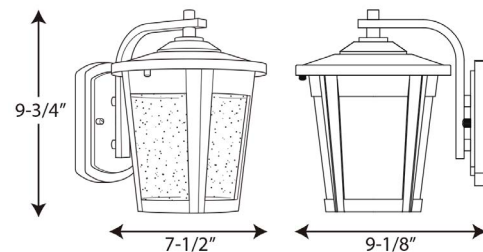

East Haven LED

Wall Mounted • Wet Location Listed **PROGRESS LED**

Description:

East Haven Collection One-Light Medium LED Wall Lantern

Specifications:

- Clear Seeded Glass Shade
- White Acrylic Diffuser
- Dimmable to 10% brightness (See Dimming Notes)
- Back plate covers a standard 4" recessed outlet box: 4.3125 in W, 6.0625 in ht., 4.3125 in depth
- Mounting strap for outlet box included
- 6 in of wire supplied
- Dark Sky compliant

P6078-3130K9

Dimensions:

Width: 7-1/2 in
 Height: 9-3/4 in
 Depth: 9-1/8 in
 H/CTR: 4-3/4 in

Clear Seeded Glass Shade
 Length: 6.125 in
 Width: 6-1/8 in
 Height: 6.5 in

White Acrylic Diffuser
 Width: 2-7/8 in
 Height: 0-13/16 in