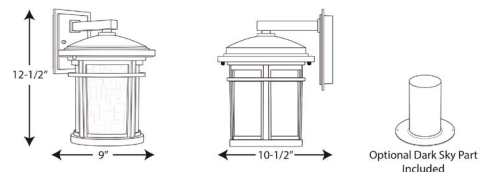

### Specifications:

- Etched White Linen Glass Cylindrical Diffuser
- Dimmable to 10% brightness (See Dimming Notes)
- Back plate covers a standard 4" recessed outlet box: 4.6875 in W., 6.25 in ht., 1 in depth
- Mounting strap for outlet box included
- 6 in of wire supplied
- Yes, per photometry (not registered with IDA)

### Dimensions:

Width: 9 in  
Height: 12-1/2 in  
Depth: 10-1/2 in  
H/CTR: 3-1/8 in

Etched White Linen Glass Cylindrical Diffuser  
Width: 5-5/16 in  
Height: 7-3/8 in