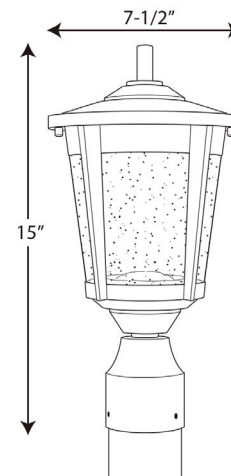

East Haven LED

Post Mounted • Wet Location Listed **PROGRESS LED**

Description:

East Haven Collection LED Post Lantern

Specifications:

- Clear Seeded Glass Shade
- White Acrylic Diffuser
- Dimmable to 10% brightness (See Dimming Notes)
- 3.25 in W., 3.5625 in ht., 3.25 in depth
- 6 in of wire supplied
- Dark Sky compliant

P6430-2030K9

Dimensions:

Diameter: 7-1/2 in
 Height: 15 in

Clear Seeded Glass Shade
 Length: 6.125 in
 Width: 6-1/8 in
 Height: 6.5 in

White Acrylic Diffuser
 Width: 2-7/8 in
 Height: 0-13/16 in

P6430-2030K9