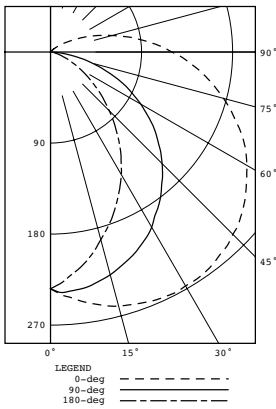

P700002-028-30

Photometrics:

ELECTRICAL DATA	P700002-028-30
Input Voltage	120 V
Input Frequency	60 Hz
Input Current	0.105 A
Power Factor	Greater than 0.90
THD	<20%
EMI/RFI	FCC Title 47, Part 15, Class B
Operating Temperature	-30 °C
Dimming	Yes*
Over-voltage, over-current, short-circuit protected	
*See Dimming Notes for more information	

P700002-028-30

LED Light Engine: 3000 K 90 CRI
System Wattage: 12.6
Fixture delivered lumens: 880
Fixture Efficacy: 70
Spacing Criteria: 0.94

CANDELA DISTRIBUTION

CANDELA	DISTRIBUTION			FLUX		
	0.0	45.0	90.0	135.0	180.0	
0	252	252	252	252	252	
5	264	260	255	242	239	24
15	281	268	246	216	208	69
25	288	267	227	183	170	104
35	287	257	201	146	130	127
45	275	239	168	106	89	134
55	255	213	132	67	52	126
65	226	180	90	32	25	106
75	189	143	47	10	8	79
85	150	103	9	2	2	53
90	128	82	0	1	1	
95	107	62	0	0	0	32
105	68	30	0	0	0	17
115	36	11	0	0	0	7
125	14	3	0	0	0	3
135	4	1	0	0	0	1
145	1	0	0	0	0	0
155	0	0	0	0	0	0
165	0	0	0	0	0	0
175	0	0	0	0	0	0
180	0	0	0	0	0	0

ZONAL LUMEN SUMMARY

ZONE	LUMENS	%FIXT
0-30	197	22.4
0-40	323	36.8
0-60	583	66.3
0-90	821	93.3
90-120	56	6.4
90-130	58	6.6
90-150	59	6.7
90-180	59	6.7
0-180	880	100.0

Test 17.02413 Test Date 08/31/17