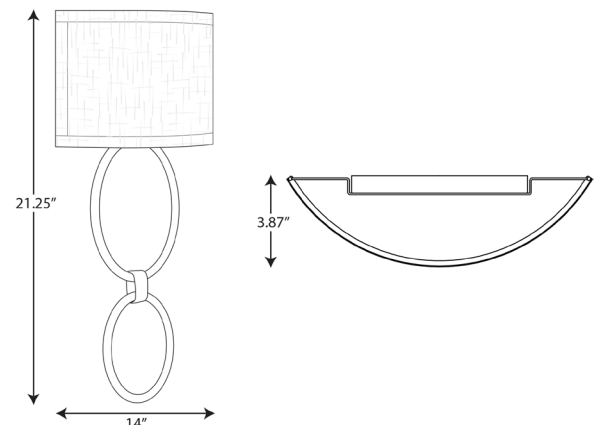

LED Shaded Sconce

Wall Mounted • Damp Location Listed PROGRESS LED

Description:

This wall sconce is ideal for corridor and hotel lighting. Circular forms created a stunning brushed bronze frame. The light fixture is topped by a summer linen shade that creates a calming glow sure to welcome tired travelers.

Specifications:

- Summer Linen fabric Shade
- This wall sconce is ideal for corridor and hotel lighting.
- Circular forms created a stunning brushed bronze frame.
- The light fixture is topped by a summer linen shade that creates a calming glow sure to welcome tired travelers.
- Ideal for any hallway, foyer, living room, sitting room, or bedroom.
- Perfect for mid-century modern, transitional, modern, or contemporary settings.
- Measures 14-inch width by 21-1/4-inch height.
- Uses one LED module (9w max).
- Compatible with many Triac/ELV dimmers (see dimming controls)
- Includes installation instructions and mounting hardware.
- Progress Lighting products are designed for exceptional quality, reliability, and functionality.
- Dimmable to 10% brightness (See Dimming Notes)
- Canopy covers a standard 4" recessed outlet box: 8 in W., 6.5 in ht., 0.812 in depth
- Mounting plate for outlet box included
- 6 in of wire supplied
- Americans With Disabilities Act (ADA) compliant

P710058-109-30

Dimensions:

Width: 14 in
 Height: 21-1/4 in
 Depth: 3-7/8 in
 H/CTR: 3-1/4 in

Summer Linen fabric Shade
 Width: 16-7/8 in
 Height: 7-5/16 in

Dimming Notes:

P710058-109-30 is designed to be compatible with many Triac/ELV controls.