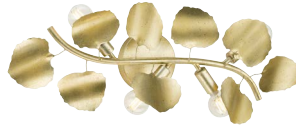

Project: _____
 Fixture Type: _____
 Location: _____
 Contact: _____

P710123-176 Laurel

Laurel Collection Four-Light Gilded Silver Transitional Wall Bracket

Category: Wall Brackets
Finish: Gilded Silver (Hand Painted)
Construction: Steel Housing

Width: 9 in
 Extends: 4-3/8 in
 Height: 24-1/2 in (Mounted Vertical)
 H/CTR: 12-1/4 in

MOUNTING	ELECTRICAL	LAMPING	ADDITIONAL INFORMATION
Wall mounted	6 inches of wire supplied	(4) Candelabra Base (E12) Socket	cETLus Damp Location Listed
Mounting plate for outlet box included	120 VAC	Lamp Type Incandescent: 60-watt MAX per socket LED: 12.5-watt MAX per socket	1-year Limited Warranty
Canopy covers a standard 4" recessed outlet box: 4.75" W., 0.75" ht., 4.75" depth		Fully dimmable with dimmable bulbs.	