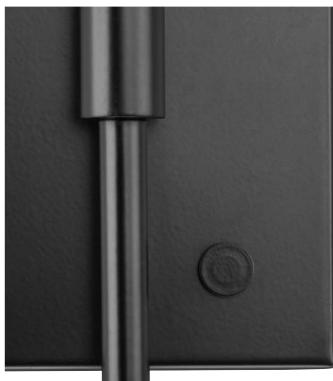

Project: _____

Fixture Type: _____

Location: _____

Contact: _____

P710131-31M
Cornett

Cornett Collection One-Light Matte Black Contemporary Wall Sconce

Category: Wall Brackets
Finish: Matte Black (Painted)
Construction: Steel Housing
Glass/Shade: Matte Black, Painted White Inside Metal Cone

Width: 4-1/2 in
Extends: 20 in
Height: 19 in
H/CTR: 9-9/16 in

Matte Black, Painted White Inside Metal Cone
Width: 2-1/2 in
Height: 3-13/16 in

MOUNTING	ELECTRICAL	LAMPING	ADDITIONAL INFORMATION
Wall mounted	6 inches of wire supplied	(1) Medium Base (E26) Socket	cULus Damp Location Listed
Mounting backplate for outlet box included	120 VAC	Lamp Type 15 W max LED	1-year Limited Warranty
Canopy covers a standard 4" recessed outlet box: 4.5" W., 7.5" ht., 1" depth	Switch Type: On/Off	Fully dimmable with dimmable bulbs.	