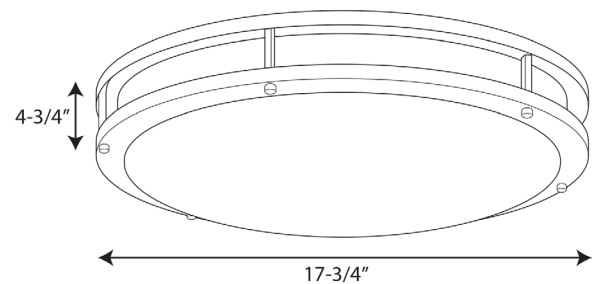

LED CTC COMM

Flush-Mount Mounted • Damp Location Listed PROGRESS LED

Description:

One-Light Brushed Nickel LED close-to-ceiling. Surface mount round with clean modern lines and white acrylic diffuser. DC LED light engine with 1765 delivered lumens at 3000K and 90+ CRI.

Specifications:

- White acrylic Diffuser
- Brushed Nickel finish.
- Steel construction.
- Dimmable to 10% brightness with many Forward and Reverse Phase dimmers.
- 3000k color temperature.
- TM-21 54,000 hour life.
- Meets California Title 24 - JA8 - 2016.
- 1,765 lumens (delivered).
- Dimmable to 10% brightness (See Dimming Notes)
- Ceiling pan covers a standard 4" recessed outlet box: 17.625 in W., 0.5 in ht., 17.625 in depth
- Ceiling pan
- 6 in of wire supplied

P7250-0930K9

Dimensions:

Diameter: 17-3/4 in
Height: 4-3/4 in

White acrylic Diffuser
Width: 16-3/8 in
Height: 4-1/4 in

P7250-0930K9

Dimming Notes:

P7250-0930K9 is designed to be compatible with many Triac/Forward Phase ELV/Reverse Phase controls.