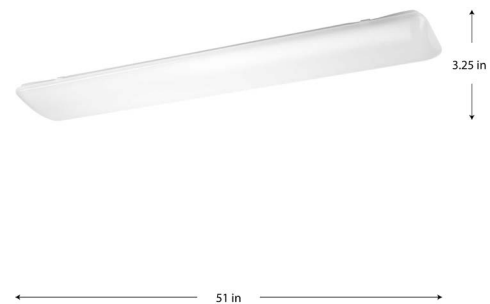

Linear Cloud

Flush-Mount Mounted • Damp Location Listed **PROGRESS LED**

Description:

51" LED Linear Cloud

Specifications:

- White Acrylic Diffuser
- Dimmable to 10% brightness (See Dimming Notes)
- 23.9761 in W., 3.25 in ht., 4.223 in depth

P7279-3030K9

Dimensions:

Length: 51 in
 Width: 10-1/4 in
 Height: 3-1/4 in

White Acrylic Diffuser
 Length: 51 in
 Width: 10-1/4 in

P7279-3030K9

Dimming Notes:

P7279-3030K9 is designed to be compatible with many Triac/Forward Phase controls.