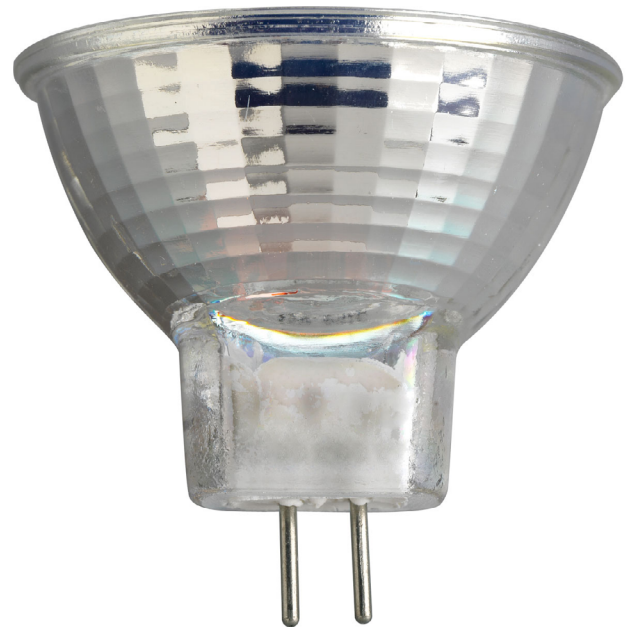

DATE: _____ TYPE: _____

NAME: _____

PROJECT: _____

Halogen

P7829-01

Lamps

This MR11 light bulb is the ideal choice for landscape or track lighting. Bright, white light adds value to your home with directional light from this medium flood bulb. When used outdoors, these bulbs should only be used in enclosed fixtures. 35w MR11 GU4 bi-pin base, MFL lamp.

- Ideal choice to add value to your home.
- Directional light source.
- Bulb projects a wide beam spread.
- Bright white light.
- This product is not available for sale into the State of California.

Category: Accessories

Finish: Clear (Clear)

Construction:

Diameter: 1-3/8"

Height: 1-3/8"

MOUNTING	ELECTRICAL	LAMPING	ADDITIONAL INFORMATION
Fixture mounted	120 V	Quantity: One 35w max. MR-11 GU4 bi-pin base ceramic socket	1 year warranty