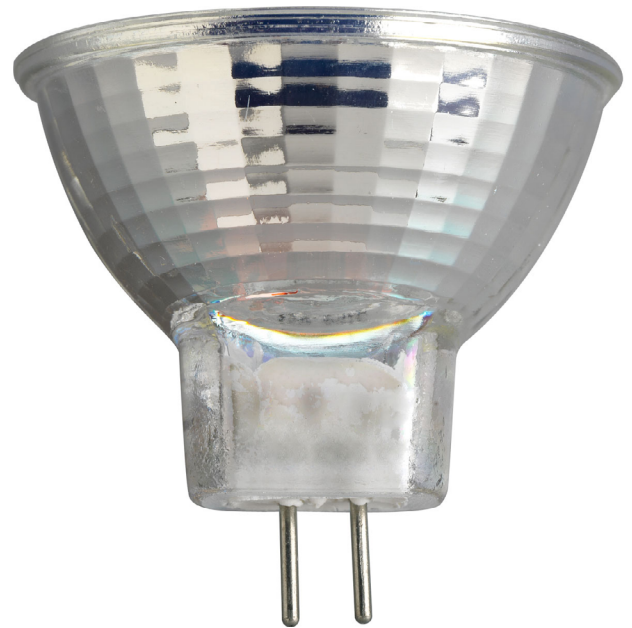

DATE: _____ TYPE: _____

NAME: _____

PROJECT: _____

Halogen

P7830-01

Lamps

This MR11 light bulb is the ideal choice for landscape or track lighting. Bright, white light adds value to your home with directional light from this medium flood bulb. When used outdoors, these bulbs should only be used in enclosed fixtures. 35w MR11 GU4 bi-pin base, MFL coated lamp eliminates pink color. Coated lamp eliminates iridescent color when illuminated.

- Ideal choice to add value to your home.
- Directional light source.
- Bulb projects a wide beam spread.
- Bright white light.
- This product is not available for sale into the State of California.

Category: Accessories

Finish: Clear (Clear)

Construction:

Diameter: 1-3/8"

Height: 1-3/8"

MOUNTING	ELECTRICAL	LAMPING	ADDITIONAL INFORMATION
Fixture mounted	120 V	Quantity: One 35w max. MR-11 GU4 bi-pin base ceramic socket	1 year warranty