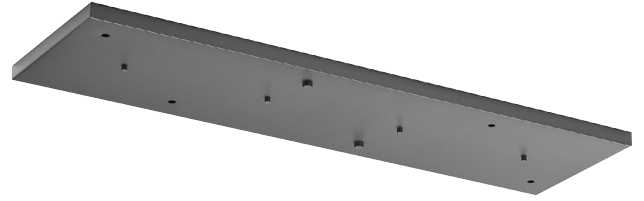

DATE: _____ TYPE: _____

NAME: _____

PROJECT: _____

P860005-143

Accessory Canopy

Progress Lighting's canopy accessory offers a convenient way to mount groupings of pendants. This rectangle pendant accessory allows for the hanging of six pendants off of one outlet box. Pendants can be hung straight or staggered. The maximum pendant width for six pendants is 8" each.

Width: 40"
Height: 1"
Depth: 11"

- Six-Light Linear pendant canopy.
- Allows for the hanging of six pendants off of one outlet box.
- Graphite Finish.
- Can be mounted staggered or in line.
- Maximum pendant width for six lights is 8" each.

Category: Accessories

Finish: Graphite (painted)

Construction: Steel construction

MOUNTING	ADDITIONAL INFORMATION
<p>Ceiling mounted</p> <p>Mounting strap for outlet box included</p> <p>Canopy covers a standard 4" octagonal recessed outlet box</p> <p>40" W., 1" ht., 11" depth</p>	<p>1 year limited warranty</p>