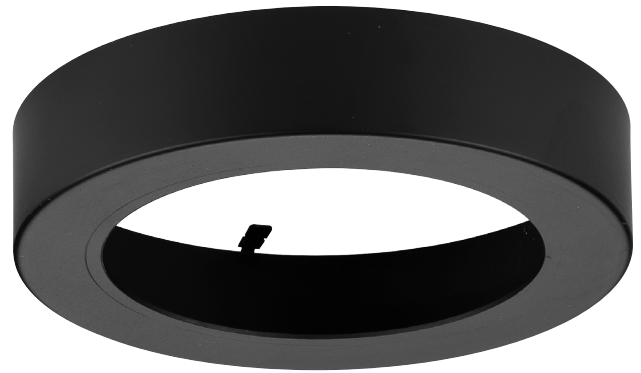

### Everlume

You'll never have to sacrifice function for style with this Edgelit round trim ring. The ring is coated in a classic black finish for a modern aesthetic. The trim ring is easy to install in both residential and commercial settings.

- Easy to install in both residential and commercial settings.
- The accessory fuses both form and function into one versatile design.
- Features a classic black finish for a modern aesthetic.
- Excellent for use in closets, hallways, stairways, or kitchens.
- Perfect for transitional, modern, contemporary, or luxury settings.
- Measures 5-inch width by 1.1-inch height.
- Weighs 0.21lb.
- Includes installation instructions and mounting hardware.
- Progress Lighting products are designed for exceptional quality, reliability, and functionality.

**Category:** Close-to-Ceiling

**Finish:** Black (Painted)

**Construction:** Steel Construction

MOUNTING	ADDITIONAL INFORMATION
Cover fixture mounted	1-year Limited Warranty

Diameter: 5 in  
Height: 1-1/8 in