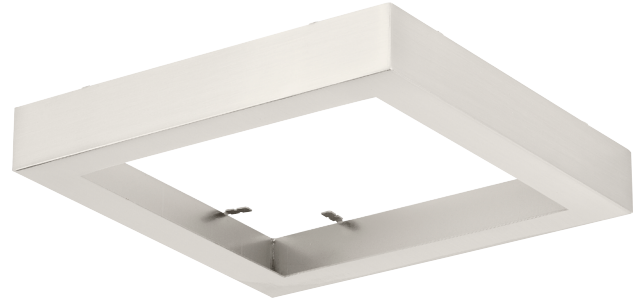

Project: _____

Fixture Type: _____

Location: _____

Contact: _____

P860053-009

Everlume

You'll never have to sacrifice function for style with this Edgelit square trim ring. The ring is coated in a sleek brushed nickel finish for a modern aesthetic. The trim ring is easy to install in both residential and commercial settings.

- Easy to install in both residential and commercial settings.
- The accessory fuses both form and function into one versatile design.
- Features a brushed nickel finish for a modern aesthetic.
- Excellent for use in closets, hallways, stairways, or kitchens.
- Perfect for transitional, modern, contemporary, or luxury settings.
- Measures 7-inch width 1.1-inch height.
- Weighs 0.55lbs.
- Includes installation instructions and mounting hardware.
- Progress Lighting products are designed for exceptional quality, reliability, and functionality.

Category: Close-to-Ceiling

Finish: Brushed Nickel (Plated)

Construction: Steel Construction

MOUNTING	ADDITIONAL INFORMATION
Cover fixture mounted	1-year Limited Warranty

Square: 7 in
Height: 1-1/8 in