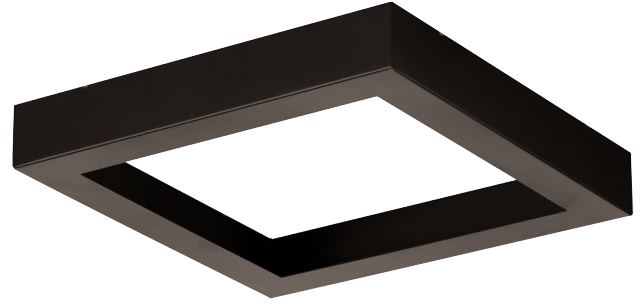

Project: _____

Fixture Type: _____

Location: _____

Contact: _____

P860053-020

Everlume

You'll never have to sacrifice function for style with this Edgelit square trim ring. The ring is coated in a handsome antique bronze finish for a modern aesthetic. The trim ring is easy to install in both residential and commercial settings.

- Easy to install in both residential and commercial settings.
- The accessory fuses both form and function into one versatile design.
- Features a handsome antique bronze finish for a modern aesthetic.
- Excellent for use in closets, hallways, stairways, or kitchens.
- Perfect for transitional, modern, contemporary, or luxury settings.
- Measures 7-inch width 1.1-inch height.
- Weighs 0.55lbs.
- Includes installation instructions and mounting hardware.
- Progress Lighting products are designed for exceptional quality, reliability, and functionality.

Category: Close-to-Ceiling
Finish: Antique Bronze (Painted)
Construction: Steel Construction

MOUNTING	ADDITIONAL INFORMATION
Cover fixture mounted	1-year Limited Warranty

Square: 7 in
Height: 1-1/8 in