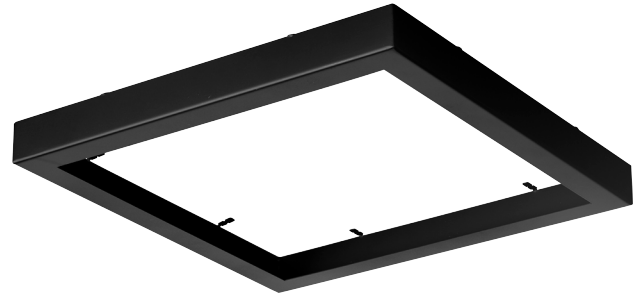

Project: _____

Fixture Type: _____

Location: _____

Contact: _____

P860054-031

Everlume

You'll never have to sacrifice function for style with this Edgelit square trim ring. The ring is coated in a classic black finish for a modern aesthetic. The trim ring is easy to install in both residential and commercial settings.

- Easy to install in both residential and commercial settings.
- The accessory fuses both form and function into one versatile design.
- Features a classic black finish for a modern aesthetic.
- Excellent for use in closets, hallways, stairways, or kitchens.
- Perfect for transitional, modern, contemporary, or luxury settings.
- Measures 11-inch width by 1.1-inch height.
- Weighs 0.91lbs.
- Includes installation instructions and mounting hardware.
- Progress Lighting products are designed for exceptional quality, reliability, and functionality.

Category: Close-to-Ceiling

Finish: Black (Painted)

Construction: Steel Construction

MOUNTING	ADDITIONAL INFORMATION
Cover fixture mounted	1-year Limited Warranty

Square: 11 in
Height: 1-1/8 in