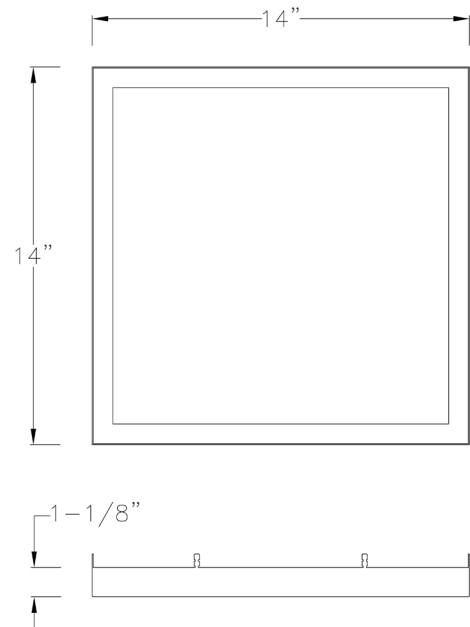

- Easy to install in both residential and commercial settings.
- The accessory fuses both form and function into one versatile design.
- Features a classic black finish for a modern aesthetic.
- Excellent for use in closets, hallways, stairways, or kitchens.
- Perfect for transitional, modern, contemporary, or luxury settings.
- Measures 14-inch width by 1.1-inch height.
- Weighs 1.19lbs.
- Includes installation instructions and mounting hardware.
- Progress Lighting products are designed for exceptional quality, reliability, and functionality.

Category: Close-to-Ceiling

Finish: Black (Painted)

Construction: Steel Construction

Square: 14 in
Height: 1-1/8 in

MOUNTING	ADDITIONAL INFORMATION
Cover fixture mounted	1-year Limited Warranty