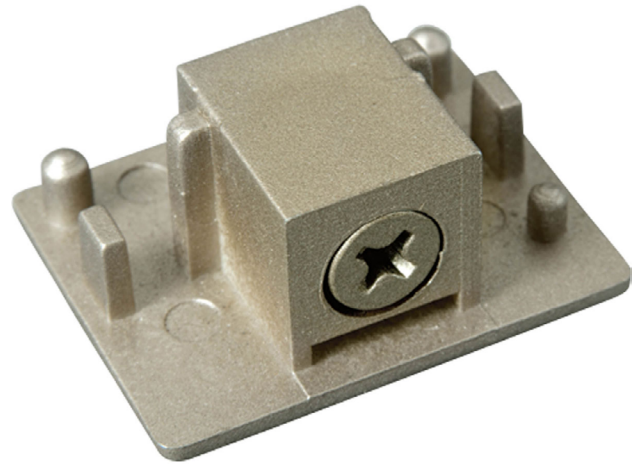

DATE: _____ TYPE: _____

NAME: _____

PROJECT: _____

Accessories

P8717-09

Track Accessories

Brushed Nickel Dead End. Closes open end of track. One dead end already supplied with track sections and anywhere feeds.

- Brushed Nickel finish.
- Closes open end of track.
- One dead end included.

Category: Track

Finish: Brushed Nickel (Plated)

Width: 1-1/8"
Height: 0-7/8"

MOUNTING	ADDITIONAL INFORMATION
Single-circuit track mounted	1 year warranty