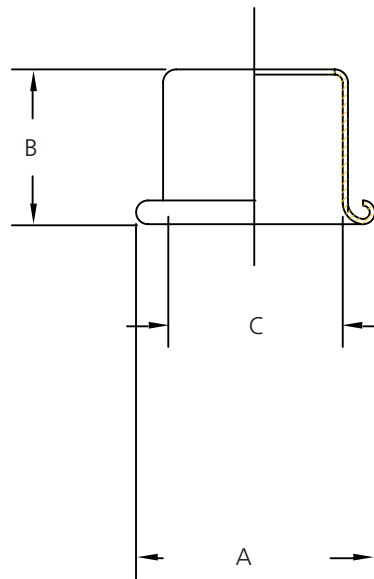

Type \_\_\_\_\_

-10

P8788

Catalog No.	Finish	Dimensions (Inches)		
	Polished Brass	A	B	C
P8788	-10	1-5/32	3/4	7/8

**Specifications:**

General

- Candle-cap accessory
- Polished solid brass (-10) finish
- Brass construction