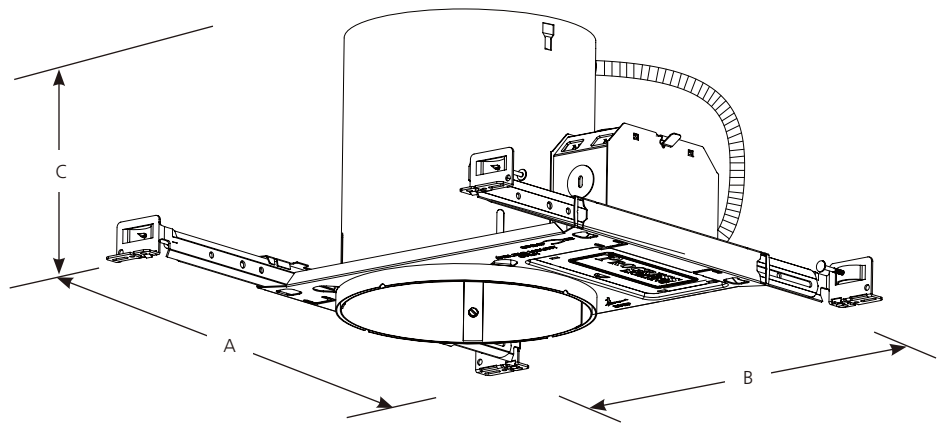

Compact Fluorescent

6" Single Vertical Lamp Housing IC/Air-Tight

Recessed

Type _____
P88-ICAT

Catalog No.	Lamping	Dimensions (Inches)		
		A	B	C
P88-ICAT	(1) 18w Quad or Triple CF (4-pin)	7-7/8	10-3/4	7-1/2 Ceiling Opening 6-7/8

Specifications:

Wiring

- Universal junction box with snap-out sides
- Removable housing for field inspection of wiring
- Grounding pigtail
- Knockout free Romex clamps
- 1/2" & 3/4" Knock outs for rigid or BX fittings
- Electronic NPF 120-volt ballast (located inside junction box)

Construction

- Notched housing for chalkline alignment
- Overspray protection
- Full wrap-around plaster frame
- Removable K.O. for remodel use (P8607-01 plaster frame clips also required)
- Galvanized steel construction
- Housing adjusts from 1/2" to 2-1/2" thick ceilings

Bar Hangers

- Integral nailers for wood joist construction
- Integral T-bar mounting clamps
- Span 24" T-bar spacing
- Lock to secure housing
- Captive
- 90-degree mounting for tight spaces

Labeling

- UL-CUL listed for damp locations
- Not rated for through branch wiring, but can be daisy chained
- IC rated