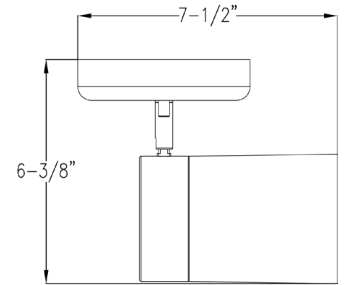

Project: _____

Fixture Type: _____

Location: _____

Contact: _____

P900011-009 Ridgecrest

Infuse an abundance of sophisticated versatile light to an commercial or residential setting with this brushed nickel one-head track light fixture. A multi-directional lamp head provides design flexibility and illuminates typically hard-to-reach areas. The round ceiling plate, thin metal bar, and light base are coated in a beautiful brushed nickel finish. The lamp head features a crisp frosted glass shade for soft, general ambient light.

- The lamp head features a crisp frosted glass shade for soft, general ambient light.
- The round ceiling plate, thin metal bar, and light base are coated in a beautiful brushed nickel finish.
- A multi-directional lamp head provides design flexibility and illuminates typically hard-to-reach areas.
- Ideal for any sitting room, hallway, or foyer.
- Perfect for transitional or modern settings.
- Measures 5-inch width by 6-3/8-inch height.
- Uses one medium base bulb that is sold separately (60w max - LED or incandescent).
- Able to be fully dimmable with dimmable bulbs.
- Includes installation instructions and mounting hardware.
- Progress Lighting products are designed for exceptional quality, reliability, and functionality.

Category: Directionals
Finish: Brushed Nickel (Plated)
Construction: Steel Construction
Glass/Shade: Etched glass Cylindrical Shade

Width: 5 in
 Height: 6-3/8 in
 Depth: 7-1/2 in

Etched glass Cylindrical Shade
 Width: 3-3/4 in
 Height: 4-1/2 in