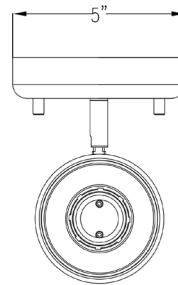

Project: _____

Fixture Type: _____

Location: _____

Contact: _____

P900011-009 Ridgecrest

Infuse an abundance of sophisticated versatile light to an commercial or residential setting with this brushed nickel one-head track light fixture. A multi-directional lamp head provides design flexibility and illuminates typically hard-to-reach areas. The round ceiling plate, thin metal bar, and light base are coated in a beautiful brushed nickel finish. The lamp head features a crisp frosted glass shade for soft, general ambient light.

- The lamp head features a crisp frosted glass shade for soft, general ambient light.
- The round ceiling plate, thin metal bar, and light base are coated in a beautiful brushed nickel finish.
- A multi-directional lamp head provides design flexibility and illuminates typically hard-to-reach areas.
- Ideal for any sitting room, hallway, or foyer.
- Perfect for transitional or modern settings.
- Measures 5-inch width by 6-3/8-inch height.
- Uses one medium base bulb that is sold separately (60w max - LED or incandescent).
- Able to be fully dimmable with dimmable bulbs.
- Includes installation instructions and mounting hardware.
- Progress Lighting products are designed for exceptional quality, reliability, and functionality.

Category: Directionals
Finish: Brushed Nickel (Plated)
Construction: Steel Construction
Glass/Shade: Etched glass Cylindrical Shade

Width: 5 in
 Height: 6-3/8 in
 Depth: 7-1/2 in

Etched glass Cylindrical Shade
 Width: 3-3/4 in
 Height: 4-1/2 in