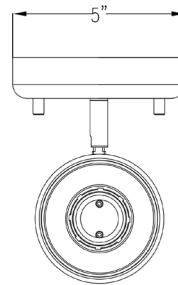

Project: _____

Fixture Type: _____

Location: _____

Contact: _____

P900011-028 Ridgecrest

Infuse an abundance of sophisticated versatile light to an commercial or residential setting with this brushed nickel one-head track light fixture. A multi-directional lamp head provides design flexibility and illuminates typically hard-to-reach areas. The round ceiling plate, thin metal bar, and light base are coated in a beautiful satin white finish. The lamp head features a crisp frosted glass shade for soft, general ambient light.

- The lamp head features a crisp frosted glass shade for soft, general ambient light.
- The round ceiling plate, thin metal bar, and light base are coated in a beautiful satin white finish.
- A multi-directional lamp head provides design flexibility and illuminates typically hard-to-reach areas.
- Ideal for any sitting room, hallway, or foyer.
- Perfect for transitional or modern settings.
- Measures 5-inch width by 6-3/8-inch height.
- Uses one medium base bulb that is sold separately (60w max - LED or incandescent).
- Able to be fully dimmable with dimmable bulbs.
- Includes installation instructions and mounting hardware.
- Progress Lighting products are designed for exceptional quality, reliability, and functionality.

Category: Directionals
Finish: Satin White (Painted)
Construction: Steel Construction
Glass/Shade: Etched glass Cylindrical Shade

Width: 5 in
 Height: 6-3/8 in
 Depth: 7-1/2 in

Etched glass Cylindrical Shade
 Width: 3-3/4 in
 Height: 4-1/2 in