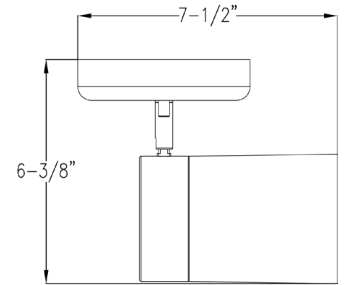

Project: _____

Fixture Type: _____

Location: _____

Contact: _____

P900011-028 Ridgecrest

Infuse an abundance of sophisticated versatile light to an commercial or residential setting with this brushed nickel one-head track light fixture. A multi-directional lamp head provides design flexibility and illuminates typically hard-to-reach areas. The round ceiling plate, thin metal bar, and light base are coated in a beautiful satin white finish. The lamp head features a crisp frosted glass shade for soft, general ambient light.

- The lamp head features a crisp frosted glass shade for soft, general ambient light.
- The round ceiling plate, thin metal bar, and light base are coated in a beautiful satin white finish.
- A multi-directional lamp head provides design flexibility and illuminates typically hard-to-reach areas.
- Ideal for any sitting room, hallway, or foyer.
- Perfect for transitional or modern settings.
- Measures 5-inch width by 6-3/8-inch height.
- Uses one medium base bulb that is sold separately (60w max - LED or incandescent).
- Able to be fully dimmable with dimmable bulbs.
- Includes installation instructions and mounting hardware.
- Progress Lighting products are designed for exceptional quality, reliability, and functionality.

Category: Directionals
Finish: Satin White (Painted)
Construction: Steel Construction
Glass/Shade: Etched glass Cylindrical Shade

Width: 5 in
 Height: 6-3/8 in
 Depth: 7-1/2 in

Etched glass Cylindrical Shade
 Width: 3-3/4 in
 Height: 4-1/2 in