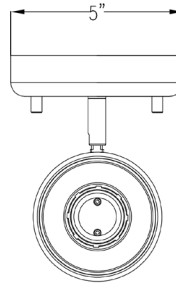

Project: _____

Fixture Type: _____

Location: _____

Contact: _____

P900011-031 Ridgecrest

Infuse an abundance of sophisticated versatile light to an commercial or residential setting with this brushed nickel one-head track light fixture. A multi-directional lamp head provides design flexibility and illuminates typically hard-to-reach areas. The round ceiling plate, thin metal bar, and light base are coated in a beautiful black finish. The lamp head features a crisp frosted glass shade for soft, general ambient light.

- The lamp head features a crisp frosted glass shade for soft, general ambient light.
- The round ceiling plate, thin metal bar, and light base are coated in a beautiful black finish.
- A multi-directional lamp head provides design flexibility and illuminates typically hard-to-reach areas.
- Ideal for any sitting room, hallway, or foyer.
- Perfect for transitional or modern settings.
- Measures 5-inch width by 6-3/8-inch height.
- Uses one medium base bulb that is sold separately (60w max - LED or incandescent).
- Able to be fully dimmable with dimmable bulbs.
- Includes installation instructions and mounting hardware.
- Progress Lighting products are designed for exceptional quality, reliability, and functionality.

Category: Directionals

Finish: Black (Painted)

Construction: Steel Construction

Glass/Shade: Etched glass Cylindrical Shade

Width: 5 in
Height: 6-3/8 in
Depth: 7-1/2 in

Etched glass Cylindrical Shade
Width: 3-3/4 in
Height: 4-1/2 in

MOUNTING	ELECTRICAL	LAMPING	ADDITIONAL INFORMATION
Ceiling mounted	Prewired	Quantity: One 60 W max. Medium Base or LED equivalent	CCSAus Damp Location Listed
Canopy 5" W., 1.18" ht., 5" depth	6 inches of wire supplied	E26 base socket	1-year Limited Warranty
	120 V		