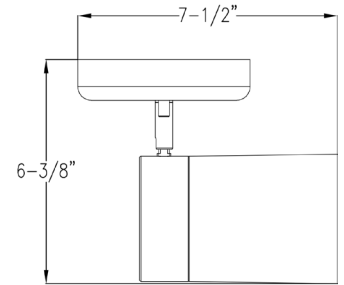

- The lamp head features a crisp frosted glass shade for soft, general ambient light.
- The round ceiling plate, thin metal bar, and light base are coated in a beautiful black finish.
- A multi-directional lamp head provides design flexibility and illuminates typically hard-to-reach areas.
- Ideal for any sitting room, hallway, or foyer.
- Perfect for transitional or modern settings.
- Measures 5-inch width by 6-3/8-inch height.
- Uses one medium base bulb that is sold separately (60w max - LED or incandescent).
- Able to be fully dimmable with dimmable bulbs.
- Includes installation instructions and mounting hardware.
- Progress Lighting products are designed for exceptional quality, reliability, and functionality.

Category: Directionals

Finish: Black (Painted)

Construction: Steel Construction

Glass/Shade: Etched glass Cylindrical Shade

Width: 5 in
Height: 6-3/8 in
Depth: 7-1/2 in

Etched glass Cylindrical Shade
Width: 3-3/4 in
Height: 4-1/2 in