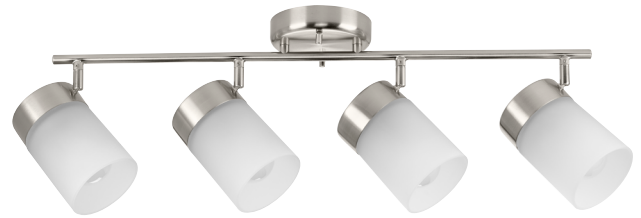

Project: _____

Fixture Type: _____

Location: _____

Contact: _____

P900012-009 Ridgecrest

Infuse an abundance of sophisticated versatile light to an commercial or residential setting with this brushed nickel four-head track light fixture. Multi-directional lamp heads provide design flexibility and illuminate typically hard-to-reach areas. The round ceiling plate, thin metal bar, and light bases are coated in a beautiful brushed nickel finish. Each lamp head features a crisp frosted glass shade for soft, general ambient light.

- Each lamp head features a crisp frosted glass shade for soft, general ambient light.
- The round ceiling plate, thin metal bar, and light bases are coated in a beautiful brushed nickel finish.
- Multi-directional lamp heads provide design flexibility and illuminate typically hard-to-reach areas.
- Ideal for any sitting room, hallway, or foyer.
- Perfect for transitional or modern settings.
- Measures 5-inch width by 7-1/8-inch height.
- Uses four medium base bulbs that are sold separately (60w max - LED or incandescent).
- Able to be fully dimmable with dimmable bulbs.
- Includes installation instructions and mounting hardware.
- Progress Lighting products are designed for exceptional quality, reliability, and functionality.

Category: Directionals
Finish: Brushed Nickel (Plated)
Construction: Steel Construction
Glass/Shade: Etched glass Cylindrical Shade

Width: 5 in
 Height: 7-1/8 in
 Depth: 26-1/8 in

Etched glass Cylindrical Shade
 Width: 3-3/4 in
 Height: 4-1/2 in

| MOUNTING | ELECTRICAL | LAMPING | ADDITIONAL INFORMATION |
|-----------------------------------|--|---|----------------------------|
| Ceiling mounted | Prewired | Quantity: Four 60 W max. Medium Base or LED equivalent | CULus Damp Location Listed |
| Canopy 5" W., 0.18" ht., 5" depth | 6 inches of wire supplied 120 V | E26 base sockets | 1-year Limited Warranty |