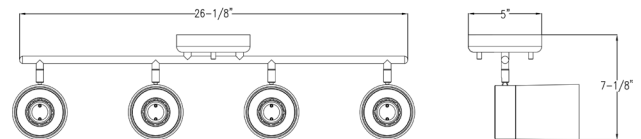

Project: _____

Fixture Type: _____

Location: _____

Contact: _____

P900012-009 Ridgecrest

Infuse an abundance of sophisticated versatile light to an commercial or residential setting with this brushed nickel four-head track light fixture. Multi-directional lamp heads provide design flexibility and illuminate typically hard-to-reach areas. The round ceiling plate, thin metal bar, and light bases are coated in a beautiful brushed nickel finish. Each lamp head features a crisp frosted glass shade for soft, general ambient light.

- Each lamp head features a crisp frosted glass shade for soft, general ambient light.
- The round ceiling plate, thin metal bar, and light bases are coated in a beautiful brushed nickel finish.
- Multi-directional lamp heads provide design flexibility and illuminate typically hard-to-reach areas.
- Ideal for any sitting room, hallway, or foyer.
- Perfect for transitional or modern settings.
- Measures 5-inch width by 7-1/8-inch height.
- Uses four medium base bulbs that are sold separately (60w max - LED or incandescent).
- Able to be fully dimmable with dimmable bulbs.
- Includes installation instructions and mounting hardware.
- Progress Lighting products are designed for exceptional quality, reliability, and functionality.

Category: Directionals
Finish: Brushed Nickel (Plated)
Construction: Steel Construction
Glass/Shade: Etched glass Cylindrical Shade

Width: 5 in
 Height: 7-1/8 in
 Depth: 26-1/8 in

Etched glass Cylindrical Shade
 Width: 3-3/4 in
 Height: 4-1/2 in