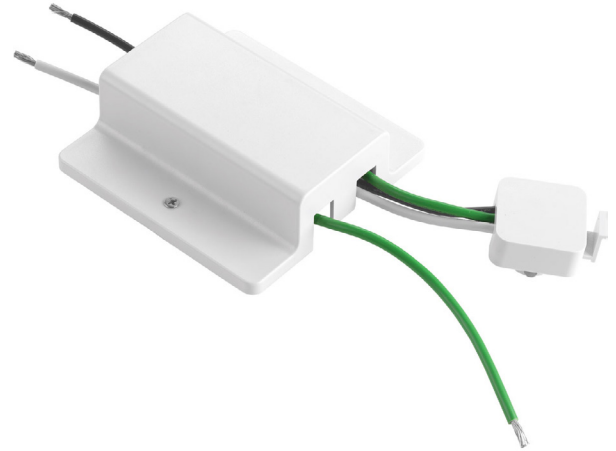

P905 1 Linear Track Floating Power Canopy

Ceiling mounted

Description:

The P9051 is a floating power feed for the LED Track System. The P9051 is available in black and white finishes.

Specifications:

- LED Track floating power canopy
- White finish
- Use with P9054 & P9058 Track
- Supplies AC power to linear LED track selections
- Plastic canopy, steel mounting bracket
- 120 V
- 1 year warranty

P9051-28

Images:

Dimensions:

- (A) Width: 4.3"
- (B) Height: 1.3"
- (C) Depth: 4.2"