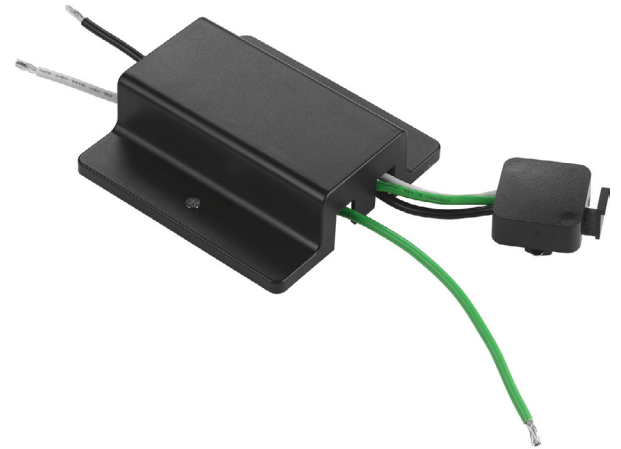

P905 1 Linear Track Floating Power Canopy

Ceiling mounted

Description:

The P9051 is a floating power feed for the LED Track System. The P9051 is available in black and white finishes.

Specifications:

- LED Track floating power canopy
- Black finish
- Use with P9054 & P9058 Track
- Supplies AC power to linear LED track selections
- Plastic canopy, steel mounting bracket
- 120 V
- 1 year warranty

P9051-31

Images:

Dimensions:

- (A) Width: 4.3"
- (B) Height: 1.3"
- (C) Depth: 4.2"