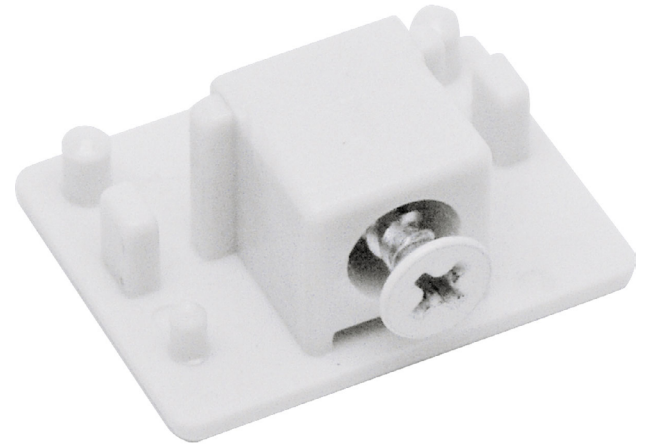

# P9122-28

## Track Accessories

Dead End. Closes open end of track. One dead end already supplied with track sections and anywhere feeds.

- White finish.
- Closes open end of track.
- Includes one dead end.

Category: Track

Finish: White (White)

Width: 1-1/8"  
Height: 0-7/8"

MOUNTING	ADDITIONAL INFORMATION
Single-circuit track mounted	1 year warranty