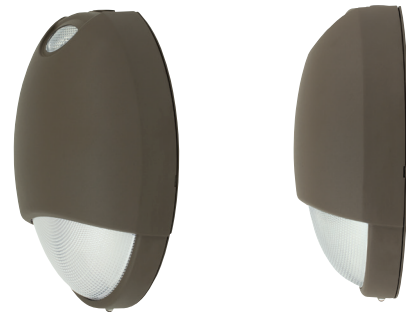

Specifications:

Description:

The PEOEU Series offers LED performance in “normally on” AC and emergency lighting modes. The unit has a prismatic polycarbonate refractor with a durable die-cast aluminum housing available with durable powder coated dark bronze finish. The housing is fully sealed and gasketed. It is designed for wall mounting with a universal K/O pattern in the back-plate for installation to most standard size junction boxes. Illumination is provided by 2 high power LEDs driven at 3 watts each. LED color at 5500K.

Features:

- LED life-cycle of more than 10 years
- Includes self-diagnostic feature to monitor proper operation
- Universal 100-300 VAC input
- Includes long-life 4.8 VDC Nickel Cadmium battery for UL recognized 90 minute operation
- Full re-charge within 24 hours
- Water-proof test switch and AC-On indicator
- Optional photo-cell for normally-on operation

Application:

The PEOEU Series can be applied in areas that are susceptible to rain and severe moisture, such as parking decks and outdoor commercial applications.

Input Power Requirements:

		120V		277 V	
PEOEU-EM	AC ON	9.00 W	0.13 A	8.89 W	0.07 A
	AC OFF	2.04 W	0.04 A	2.15 W	0.02 A
PEOEU-EM -HTR	AC ON	18.47 W	0.21A	58.90 W	0.25 A
	AC OFF	11.51 W	0.11 A	52.15 W	0.20 A

Compliances:

- Listed to UL924 Wet Location
- NFPA 101 and NFPA 70
- OSHA

Catalog number:

Base	Emergency	Finish	Option
PEOEU	EM - Emergency Battery	20 - Bronze	HTR - Heater

Images: