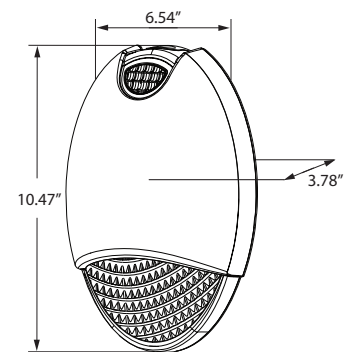

Compliances:

- Listed to UL924 Wet Location
- NFPA 101 and NFPA 70
- OSHA

Catalog number:

Base	Emergency	Finish	Option
PEOEU	EM - Emergency Battery	20 - Bronze	HTR - Heater

Images:

Dimensions:

Warranty:

2 year full unit warranty