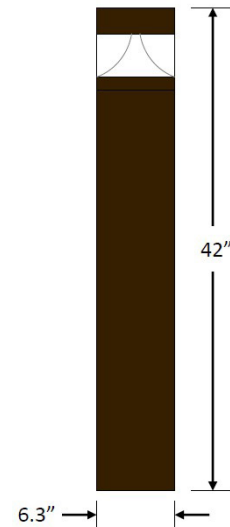

Multifamily/Commercial

Fixture Mounted • Wet Location Listed **PROGRESS LED**

Description:

LED Outdoor Commercial Bollard - PMBO

Specifications:

- Rugged die-cast aluminum housing
- Dark Bronze powder coat finish with high-impact, polycarbonate lens
- CCT field selectable feature offers 3000K, 4000K and 5000K options
- Field selectable lumen range from 1,825 to 3,290 nominal lumens
- Anchor bolt mounted
- Anchor bolt kit ordered separately; use PMBOR-ACSY-AB

PMBOR-FLT-LS-CS-BZ

Dimensions:

	Low Setting			Mid Setting			High Setting		
	3000K	4000K	5000K	3000K	4000K	5000K	3000K	4000K	5000K
Watts	13W	14W	13W	18W	19W	18W	23W	22W	23W
Lumens	1827	1974	1942	2507	2686	2665	3090	3244	3296
Efficacy	139	144	148	138	145	146	134	145	144