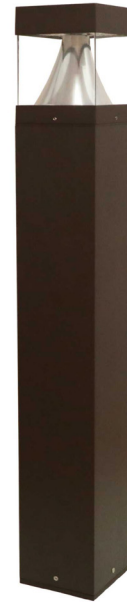

Multifamily/Commercial

Fixture Mounted • Wet Location Listed **PROGRESS LED**

Description:

LED Outdoor Commercial Bollard - PMBO

Specifications:

- Rugged die-cast aluminum housing
- Dark Bronze powder coat finish with high-impact, polycarbonate lens
- CCT field selectable feature offers 3000K, 4000K and 5000K options
- Field selectable lumen range from 1,700 to 3,045 nominal lumens
- Anchor bolt mounted
- Anchor bolt kit ordered separately; use PMBOS-ACSY-AB

Performance:

Input Power	23 W
Input Voltage	Universal 120-277 VAC
Input Frequency	50/60 Hz
Lumens/LPW (Delivered)	1790/2450/3045/134 (LM-79)
Lumen selectable values based on 4000K selection	
CRI	80 CRI
Life (hours)	50000
EMI/RFI	FCC Part 15, Class A
Warranty	5-year Limited Warranty
Labels	cULus Wet Location Listed
Dimming	0-10V DC
Ingress Protection	IP65
Operating Temperature	-40 °C to 55 °C
THD	<20%
Power Factor	>0.90

PMBOS-FLT-LS-CS-BZ

Dimensions:

	Low Setting			Mid Setting			High Setting		
	3000K	4000K	5000K	3000K	4000K	5000K	3000K	4000K	5000K
Watts	13W	14W	13W	18W	18W	19W	23W	23W	23W
Lumens	1702	1790	1805	2303	2450	2459	2887	3047	3041
Efficacy	128	132	135	125	134	133	125	135	131