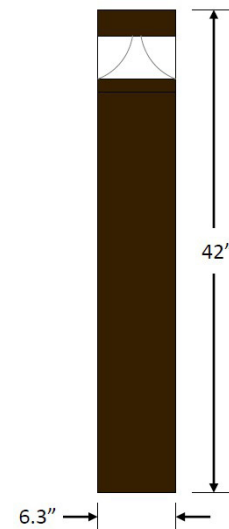

Multifamily/Commercial

Fixture Mounted • Wet Location Listed **PROGRESS LED**

Description:

LED Outdoor Commercial Bollard - PMBO

Specifications:

- Rugged die-cast aluminum housing
- Dark Bronze powder coat finish with high-impact, polycarbonate lens
- CCT field selectable feature offers 3000K, 4000K and 5000K options
- Field selectable lumen range from 1,700 to 3,045 nominal lumens
- Anchor bolt mounted
- Anchor bolt kit ordered separately; use PMBOS-ACSY-AB

PMBOS-FLT-LS-CS-BZ

Dimensions:

	Low Setting			Mid Setting			High Setting		
	3000K	4000K	5000K	3000K	4000K	5000K	3000K	4000K	5000K
Watts	13W	14W	13W	18W	18W	19W	23W	23W	23W
Lumens	1702	1790	1805	2303	2450	2459	2887	3047	3041
Efficacy	128	132	135	125	134	133	125	135	131