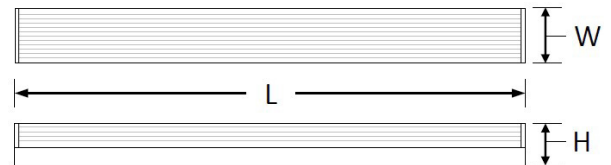

Multifamily/Commercial

Ceiling Mounted • Damp Location Listed **PROGRESS LED**

Description:

LED Commercial Strip Light - PMISS

Specifications:

- Heavy gauge steel housing
- White powder coat finish with frosted PMMA lens
- CCT field selectable feature offers 3500K, 4000K and 5000K options
- Field selectable lumen range from 3,630 to 5,200 nominal lumens
- Backup emergency driver installed (11W EM provides 1,625 lumens) ¹

PMISS-4-LS-CS-EM

Dimensions:

Length: 47-1/4 in
 Width: 3-1/4 in
 Height: 3-1/2 in

	Low Setting			Mid Setting			High Setting		
	3500K	4000K	5000K	3500K	4000K	5000K	3500K	4000K	5000K
Watts	26W	25W	26W	31W	30W	31W	35W	34W	35W
Lumens	3690	3631	3722	4336	4317	4389	4876	5203	4908
Efficacy	143	143	144	140	143	142	138	152	139