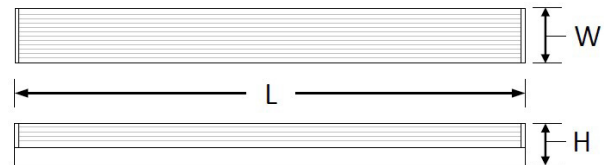

Multifamily/Commercial

Ceiling Mounted • Damp Location Listed **PROGRESS LED**

PMISS-4-LS-CS

Description:

LED Commercial Strip Light - PMISS

Specifications:

- Heavy gauge steel housing
- White powder coat finish with frosted PMMA lens
- CCT field selectable feature offers 3500K, 4000K and 5000K options
- Field selectable lumen range from 3,630 to 5,200 nominal lumens

Dimensions:

Length: 47-1/4 in
 Width: 3-1/4 in
 Height: 3-1/2 in

	Low Setting			Mid Setting			High Setting		
	3500K	4000K	5000K	3500K	4000K	5000K	3500K	4000K	5000K
Watts	26W	25W	26W	31W	30W	31W	35W	34W	35W
Lumens	3690	3631	3722	4336	4317	4389	4876	5203	4908
Efficacy	143	143	144	140	143	142	138	152	139