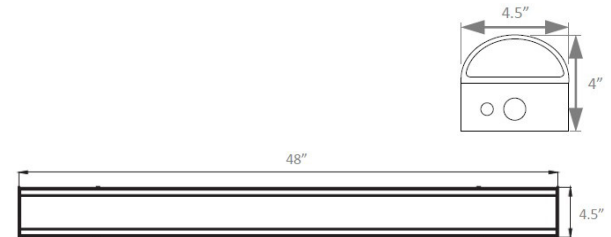

Description:

PMISW-4-LS-CS-EM-OS

LED Stairwell Strip Light - PMISW

Specifications:

- Painted steel housing with frosted PMMA lens
- CCT field selectable feature offers 3500K, 4000K and 5000K options
- Field selectable lumen range from 4,200 to 6,495 nominal lumens
- Backup emergency driver installed (11W EM provides 1,625 lumens) ¹
- Occupancy dimming sensor standard for stairwell lighting control
- Passive infrared sensor features include on/off only (additional control capability is available with use of accessory remote, sold separately; part number: PMISW-OS-REMOTE. One remote can program multiple fixtures)

Dimensions:

Length: 48 in
 Width: 4 in
 Height: 4-1/2 in

	Low Setting			Mid Setting			High Setting		
	3500K	4000K	5000K	3500K	4000K	5000K	3500K	4000K	5000K
Watts	29W	28W	29W	34W	33W	34W	46W	45W	46W
Lumens	4245	4311	4208	4820	4941	4792	6226	6499	6056
Efficacy	145	152	143	143	150	141	135	146	130