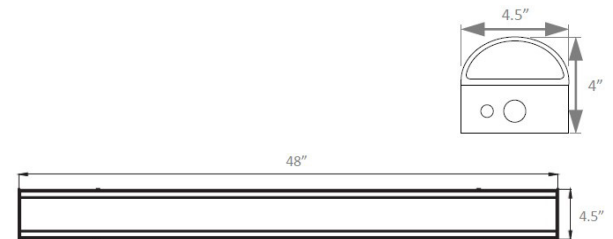

Description:

LED Stairwell Strip Light - PMISW

Specifications:

- Painted steel housing with frosted PMMA lens
- CCT field selectable feature offers 3500K, 4000K and 5000K options
- Field selectable lumen range from 4,200 to 6,495 nominal lumens
- Occupancy dimming sensor standard for stairwell lighting control
- Passive infrared sensor features include on/off only (additional control capability is available with use of accessory remote, sold separately; part number: PMISW-OS-REMOTE. One remote can program multiple fixtures)

PMISW-4-LS-CS-OS

Dimensions:

Length: 48 in
 Width: 4 in
 Height: 4-1/2 in

| | Low Setting | | | Mid Setting | | | High Setting | | |
|----------|-------------|-------|-------|-------------|-------|-------|--------------|-------|-------|
| | 3500K | 4000K | 5000K | 3500K | 4000K | 5000K | 3500K | 4000K | 5000K |
| Watts | 29W | 28W | 29W | 34W | 33W | 34W | 46W | 45W | 46W |
| Lumens | 4245 | 4311 | 4208 | 4820 | 4941 | 4792 | 6226 | 6499 | 6056 |
| Efficacy | 145 | 152 | 143 | 143 | 150 | 141 | 135 | 146 | 130 |