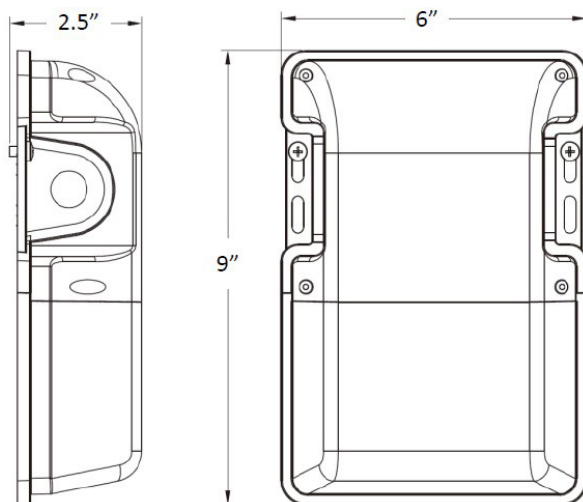

Dimensions:

	Low Setting			Mid Setting			High Setting		
	3000K	4000K	5000K	3000K	4000K	5000K	3000K	4000K	5000K
Watts	15W	14W	15W	19W	19W	19W	24W	24W	24W
Lumens	1939	2090	2105	2496	2709	2711	3070	3327	3325
Efficacy	132	145	143	129	143	140	126	140	137