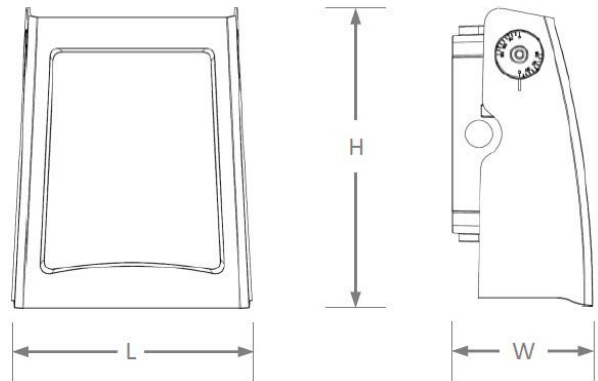

## Specifications:

- Rugged die-cast aluminum housing
- Dark Bronze powder coat finish with polycarbonate lens
- CCT field selectable feature offers 3000K, 4000K and 5000K options
- Field selectable lumen range from 3,000 to 5,080 nominal lumens
- Full cutoff when adjusted to lowest angle position
- Accessory field-installed pencil photocontrol is available by ordering PMO-ACSY-PENCILPC

## Dimensions:

	<u>5L</u>	<u>10L</u>
<b>Length – L</b>	6.5"	8.5"
<b>Width – W</b>	4"	5"
<b>Height – H</b>	8"	11"
<b>Weight (lbs.)</b>	3	5

	Low Setting			Mid Setting			High Setting		
	3000K	4000K	5000K	3000K	4000K	5000K	3000K	4000K	5000K
Watts	22W	20W	22W	28W	25W	28W	35W	34W	35W
Lumens	3044	3002	3307	3819	3842	4155	4646	5084	5049
Efficacy	142	154	154	137	151	149	133	151	145