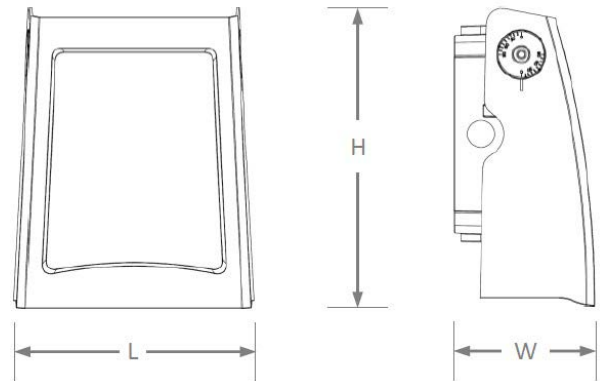

Multifamily/Commercial

Wall Mounted • Wet Location Listed **PROGRESS LED**

Description:

LED Outdoor Commercial Adjustable Wall Pack - PMOWA

Specifications:

- Rugged die-cast aluminum housing
- Dark Bronze powder coat finish with polycarbonate lens
- CCT field selectable feature offers 3000K, 4000K and 5000K options
- Field selectable lumen range from 6,535 to 10,730 nominal lumens
- Full cutoff when adjusted to lowest angle position
- Accessory field-installed pencil photocontrol is available by ordering PMO-ACSY-PENCILPC

PMOWA-2-LS-CS-BZ

Dimensions:

	<u>5L</u>	<u>10L</u>
Length – L	6.5"	8.5"
Width – W	4"	5"
Height – H	8"	11"
Weight (lbs.)	3	5

	Low Setting			Mid Setting			High Setting		
	3000K	4000K	5000K	3000K	4000K	5000K	3000K	4000K	5000K
Watts	46W	45W	46W	61W	59W	61W	74W	71W	74W
Lumens	6536	7028	7107	8339	9032	9056	9746	10734	10578
Efficacy	142	157	154	137	153	148	132	150	142