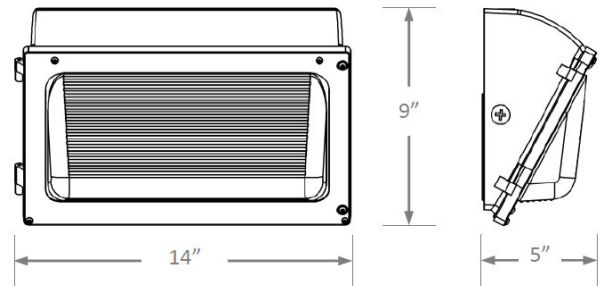

Dimensions:

	Low Setting			Mid Setting			High Setting		
	3000K	4000K	5000K	3000K	4000K	5000K	3000K	4000K	5000K
Watts	30W	29W	30W	39W	38W	39W	51W	49W	51W
Lumens	4312	4668	4481	5415	5853	5618	6657	7290	6907
Efficacy	144	151	150	138	150	143	131	149	135