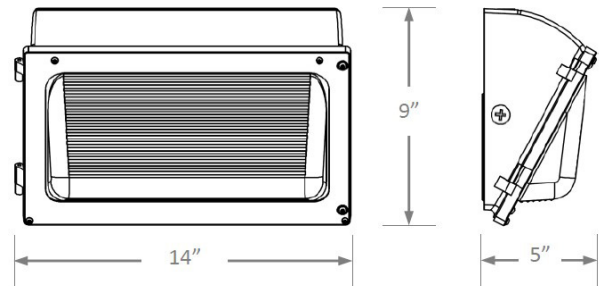

Dimensions:

	Low Setting			Mid Setting			High Setting		
	3000K	4000K	5000K	3000K	4000K	5000K	3000K	4000K	5000K
Watts	43W	42W	43W	59W	57W	59W	76W	74W	76
Lumens	6141	6741	6380	7983	8785	8260	9768	10652	10049
Efficacy	142	159	147	135	154	140	129	144	133