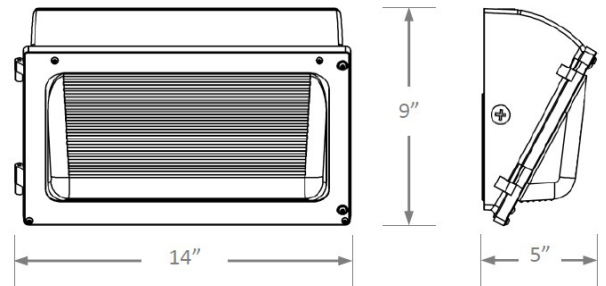

Dimensions:

	Low Setting			Mid Setting			High Setting		
	3000K	4000K	5000K	3000K	4000K	5000K	3000K	4000K	5000K
Watts	43W	42W	43W	59W	57W	59W	76W	74W	76
Lumens	6141	6741	6380	7983	8785	8260	9768	10652	10049
Efficacy	142	159	147	135	154	140	129	144	133