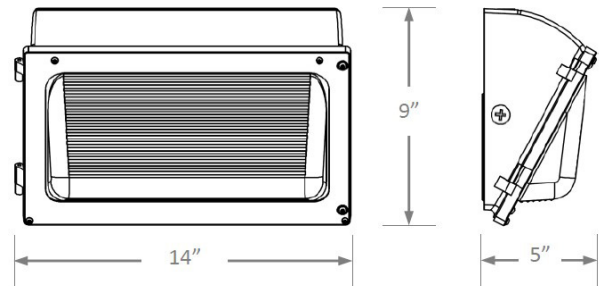

Multifamily/Commercial

Wall Mounted • Wet Location Listed **PROGRESS LED**

Description:

LED Outdoor Commercial Glass Wall Pack - PMOWP

Specifications:

- Rugged die-cast aluminum housing
- Dark Bronze powder coat finish with glass lens
- CCT field selectable feature offers 3000K, 4000K and 5000K options
- Field selectable lumen range from 9,925 to 15,550 nominal lumens

Performance:

Input Power	115 W
Input Voltage	Universal 120-277 VAC
Input Frequency	50/60 Hz
Lumens/LPW (Delivered)	10545/13505/15550/124 (LM-79)
Lumen selectable values based on 4000K selection	
CRI	80 CRI
Life (hours)	50000
EMI/RFI	FCC Part 15, Class A
Warranty	5-year Limited Warranty
Labels	cULus Wet Location Listed
Dimming	0-10VDC
Operating Temperature	-40 °C to 40 °C
THD	<20%
Power Factor	>0.90

PMOWP-3-LS-CS-BZ

Dimensions:

	Low Setting			Mid Setting			High Setting		
	3000K	4000K	5000K	3000K	4000K	5000K	3000K	4000K	5000K
Watts	71W	69W	71W	93W	91W	93W	115W	110W	115W
Lumens	9929	10548	10260	12305	13506	12703	14216	15552	14843
Efficacy	139	153	144	132	149	137	124	141	129