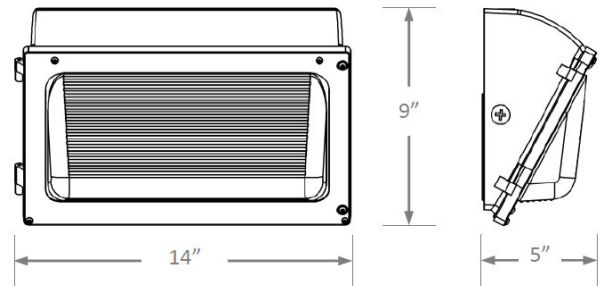

Multifamily/Commercial

Wall Mounted • Wet Location Listed **PROGRESS LED**

Description:

LED Outdoor Commercial Glass Wall Pack - PMOWP

Specifications:

- Rugged die-cast aluminum housing
- Dark Bronze powder coat finish with glass lens
- CCT field selectable feature offers 3000K, 4000K and 5000K options
- Field selectable lumen range from 9,925 to 15,550 nominal lumens
- Includes button photocell

Performance:

Input Power	115 W
Input Voltage	Universal 120-277 VAC
Input Frequency	50/60 Hz
Lumens/LPW (Delivered)	10545/13505/15550/124 (LM-79)
Lumen selectable values based on 4000K selection	
CRI	80 CRI
Life (hours)	50000
EMI/RFI	FCC Part 15, Class A
Warranty	5-year Limited Warranty
Labels	cULus Wet Location Listed
Dimming	0-10VDC
Operating Temperature	-40 °C to 40 °C
THD	<20%
Power Factor	>0.90

PMOWP-3-LS-CS-P-BZ

Dimensions:

	Low Setting			Mid Setting			High Setting		
	3000K	4000K	5000K	3000K	4000K	5000K	3000K	4000K	5000K
Watts	71W	69W	71W	93W	91W	93W	115W	110W	115W
Lumens	9929	10548	10260	12305	13506	12703	14216	15552	14843
Efficacy	139	153	144	132	149	137	124	141	129