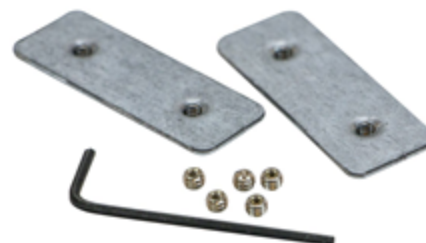

Raceway
FloorTrak PRO
Trak Accessory

HUBBELL

Features

- FloorTrak PRO is the best in class solution for on-floor or in-floor installations
- Field configurable with precut sections allow for a visually seamless flow of raceway
- Divided sections allow for separation of data and power
- Available in two appealing color offerings
- Many accessories available to distribute cables from poke-thrus, power poles, conduits, raceway, and receptacles

Ordering Information

Type	Quantit	Color	UPC Number	Catalog Number
Bracket	6pk	Galvanized	783585595092	HBLFMSPL

Dimensions- inches (mm)

Height	0.06" (1.5)
Width	2" (51)
Length	.75" (19)

Listings

UL listed
ADA Compliant

Specifications

Material	Steel
----------	-------

Complementary Products

6' FloorTrak PRO	HBLFMR6DG
3' FloorTrak PRO	HBLFMR3DG
6' FloorTrak PRO	HBLFMR6A
3' FloorTrak PRO	HBLFMR3A
1' FloorTrak PRO	HBLFMR1DG