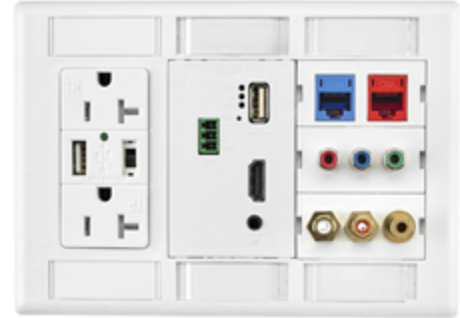

iSTATION

iStation Plate Frame, 3-Gang, Decorator Opening, 3-Unit, Black

HUBBELL

Features

- Unified Look and Color for Power, Communications, and AV
- Simplified and Improved Administration Labeling Appearance for All Services
- Works with Any Standard NEMA Back Box

Ordering Information

Style	Color	Number of Gangs	UPC Number	Catalog Number
Power + Communications	Black	1-Decorator, 2 iSTATION	662620331287	IMFP1D2BK

Listings

RoHS Compliant
UL and cUL Listed 1863

Specifications